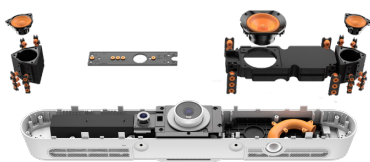

Deploy Updates at Scale

Easily propagate upgrades and bug fixes to Rally Bar and your other supported Logitech devices

Forward-Looking Architecture

Sync API is a robust foundation for new insights and integrations

Partner Dashboard Support

Fully integrated with partner solutions like Microsoft Teams, Zoom, and others for a simplified device management experience

AUDIO	VIDEO	AI VIEWFINDER
<p>Room-filling Sound Ultra low distortion speakers with RightSound™ convey every word with outstanding clarity</p> <p>Adaptive Beamforming Mic Array Beamforming mics pick up voices at every seat and focus on the active talker while suppressing ambient noise</p> <p>Expansion Ready Add up to two Rally mic pods for even greater coverage in larger settings</p>	<p>Ultra-HD Video Brilliantly sharp video, outstanding color, and exceptional optical accuracy at resolutions up to 4K</p> <p>Expansive Room Coverage Mechanical pan and tilt covers rooms 163° across by 110° high, with exceptional image quality</p> <p>Cinema Quality Logitech RightLight™ technology captures natural-looking skin tones, even in dim or backlit conditions</p>	<p>Framed to Perfection A second built-in camera lens has the ability to detect meeting participants, amplifying RightSight™ autoframing</p> <p>See Everyone Clearly All meeting participants, even late arrivals, are automatically seen and included</p> <p>Move About Freely AI Viewfinder uses scene awareness to keep the camera on the action</p>

ACCESSORIES

TV Mount for Video Bars
Securely mount Rally Bar Mini above or below a TV or monitor

Wall Mount for Video Bars
Neatly and confidently secure Rally Bar on the wall for minimal footprint

Rally Mic Pod in Graphite
Expand audio coverage and provide convenient access to mute controls